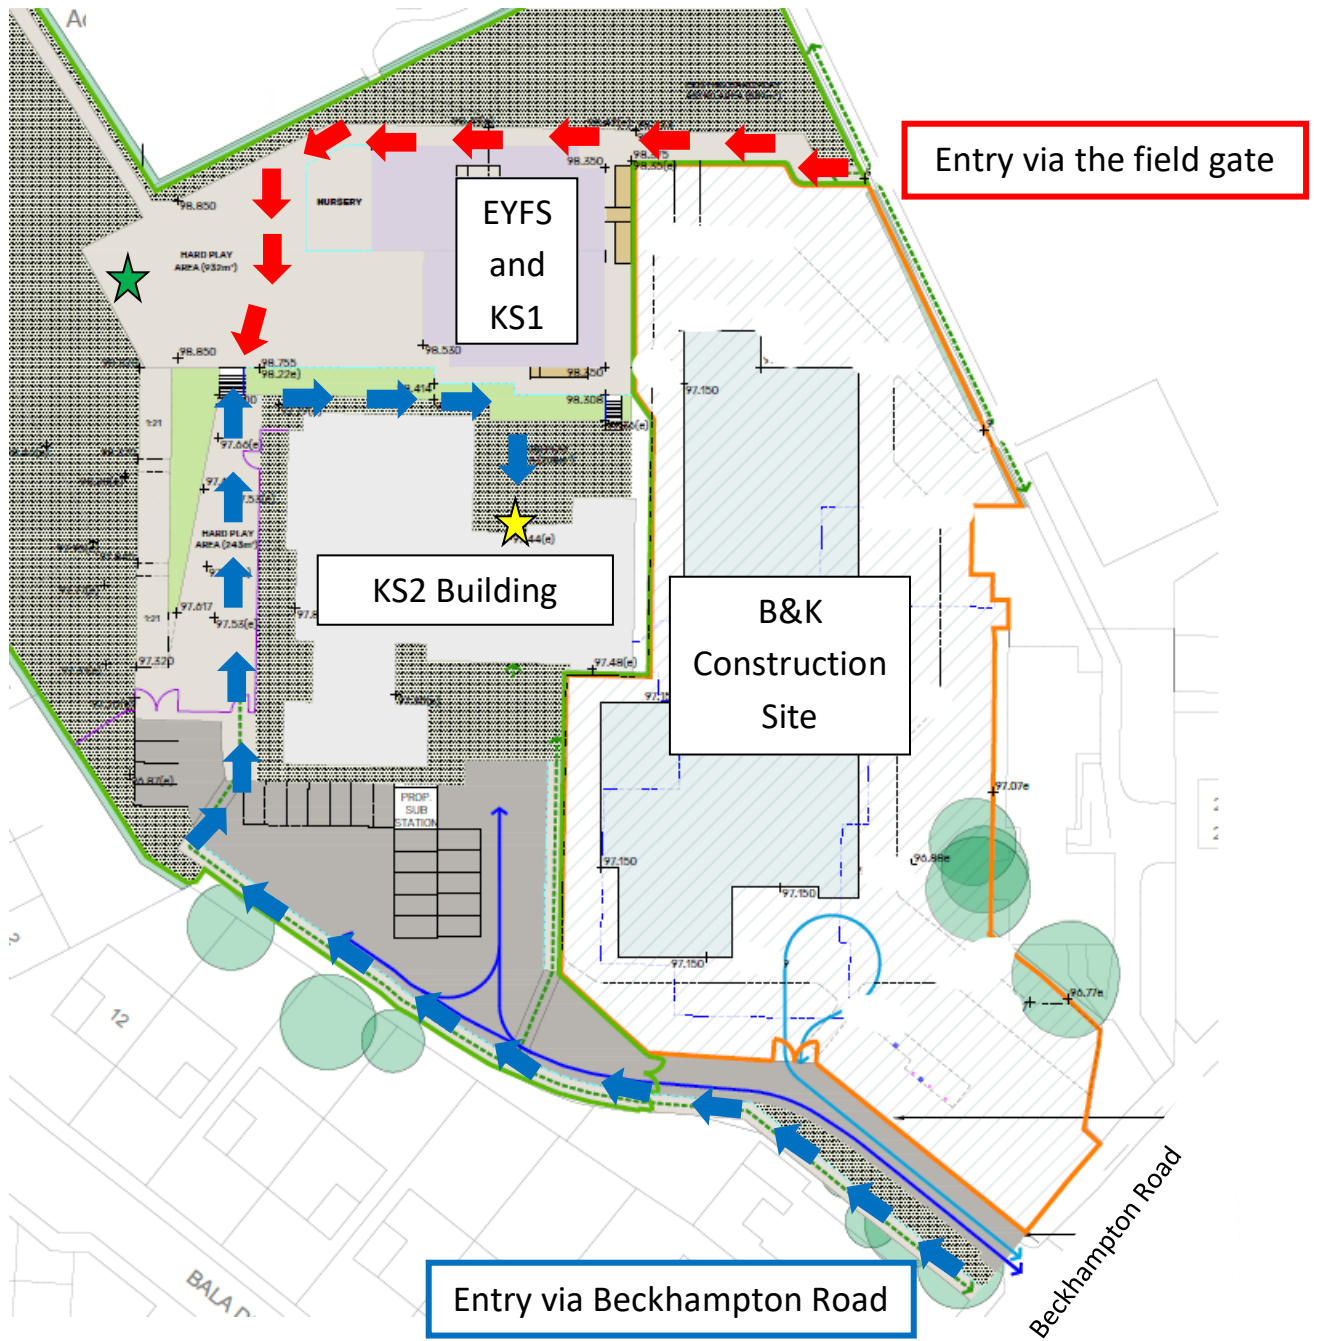

Families can enter school via Beckhampton Road or by using the top gate on the playground. These routes are marked on the map. There will be extra staff positioned on the playground in the first few days to show you where to go.

Year 4 will enter school via the Year 4 doors at the bottom of the playground, this is marked on the map with a yellow star. Year 4 will be collected from their zone on the playground, this is marked on the map with a green star.

2022-2025

Entrance point

Collection point

Southglade Primary and Nursery School is committed to safeguarding and promoting the welfare of children and young people and expects all staff and volunteers to share this commitment.

2022-2025

Question	Answer
Which entrance can I use?	There are two entrances to school. One on Beckhampton Road and the top playground gate. The Nursery gate will no longer be in use. You can use either entrance to access the school site and your child's class.
What should if my child is late?	No child should be late for school. Gates open at 8:35am and all children should be in class by 8:45am. Please be aware that there will be significant delays in registering your child after this time. You will need to enter school via the Beckhampton Road gate where the gatekeeper will contact reception to approve access. If your child is in key Stage 1 or EYFS you will need to remain with them in Reception until a staff member is available to take them over to their classroom
Will parents get any updates on the building works?	Yes, B&K will send out newsletters and we will share these with you as soon as we get them.
Will the building work be loud?	The contractors are used to working on live school sites but there will be periods of time of increased noise and busyness.