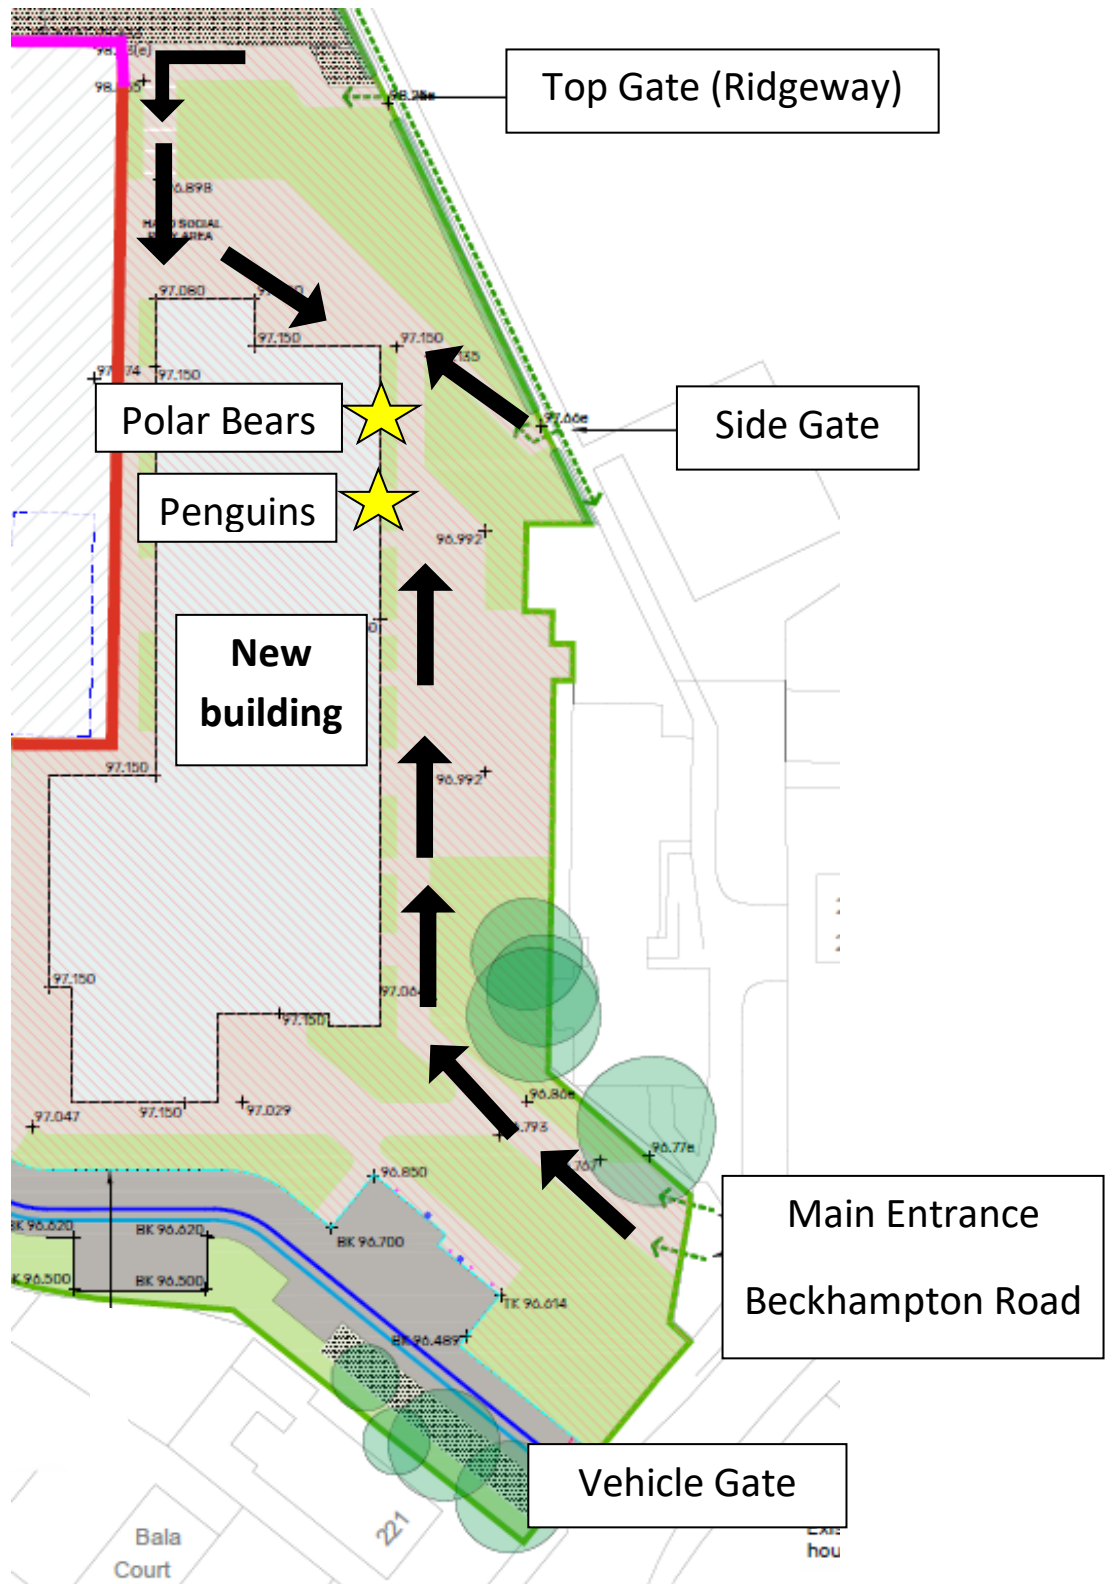

Southglade Primary and Nursery School is committed to safeguarding and promoting the welfare of children and young people and expects all staff and volunteers to share this commitment.