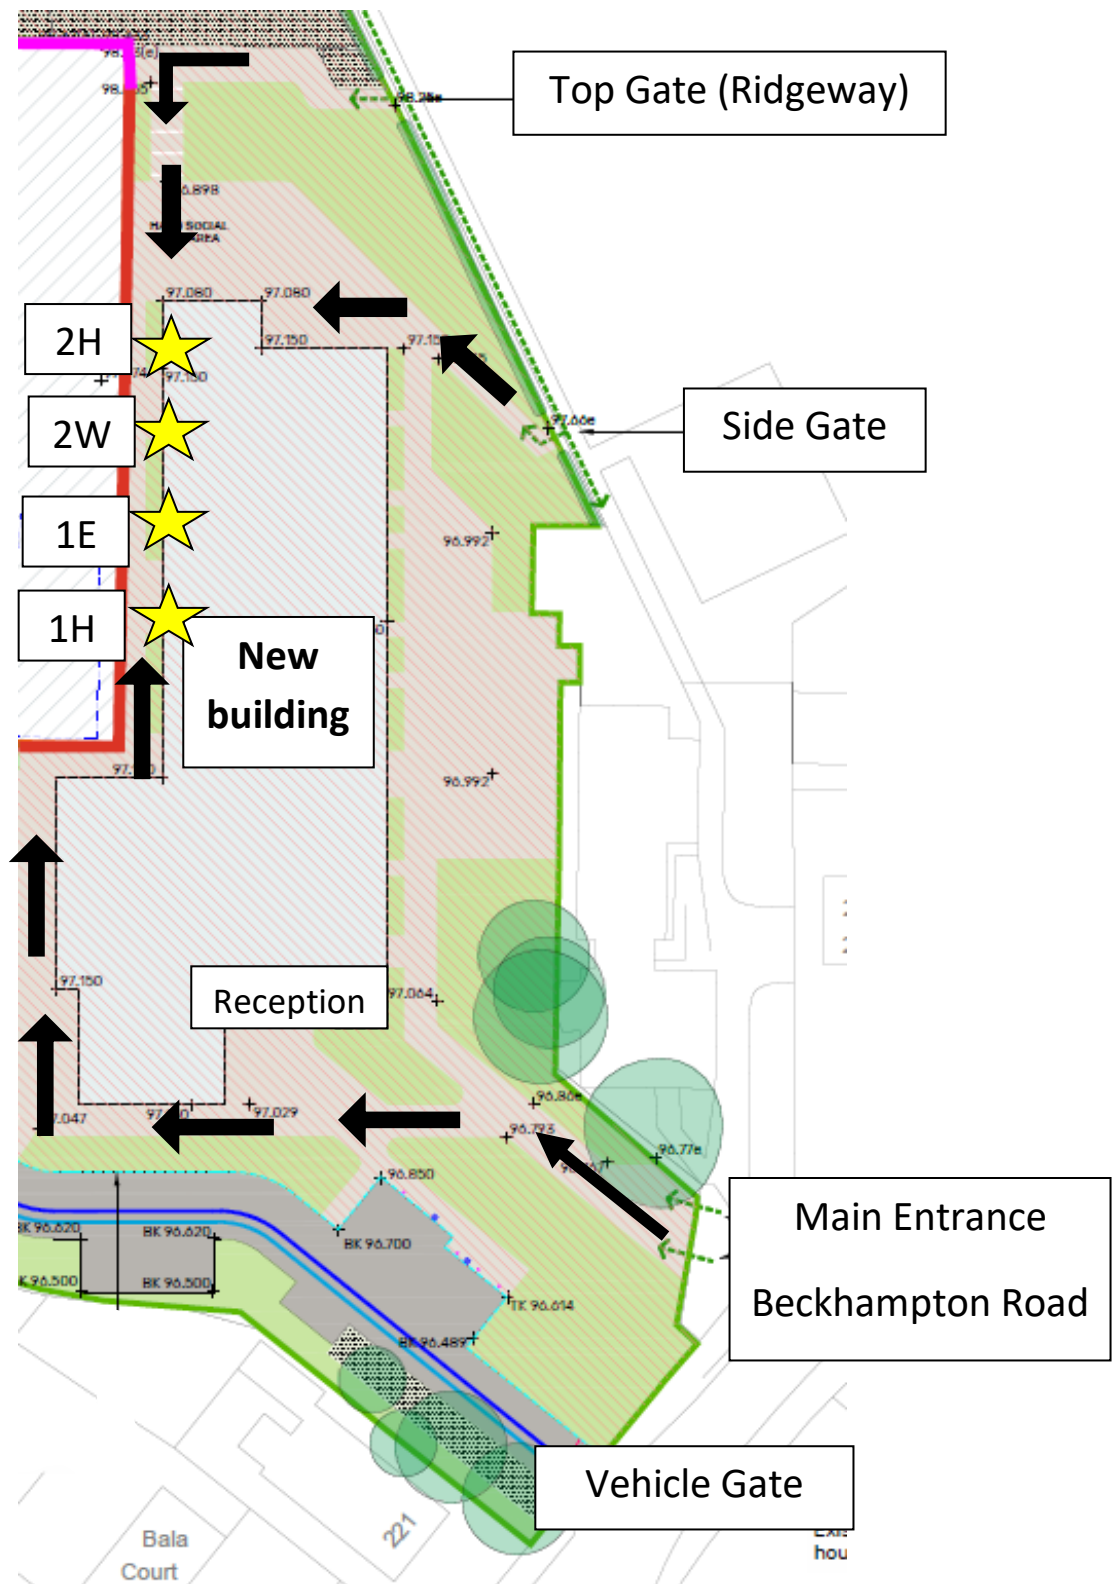

Southglade Primary and Nursery School is committed to safeguarding and promoting the welfare of children and young people and expects all staff and volunteers to share this commitment.