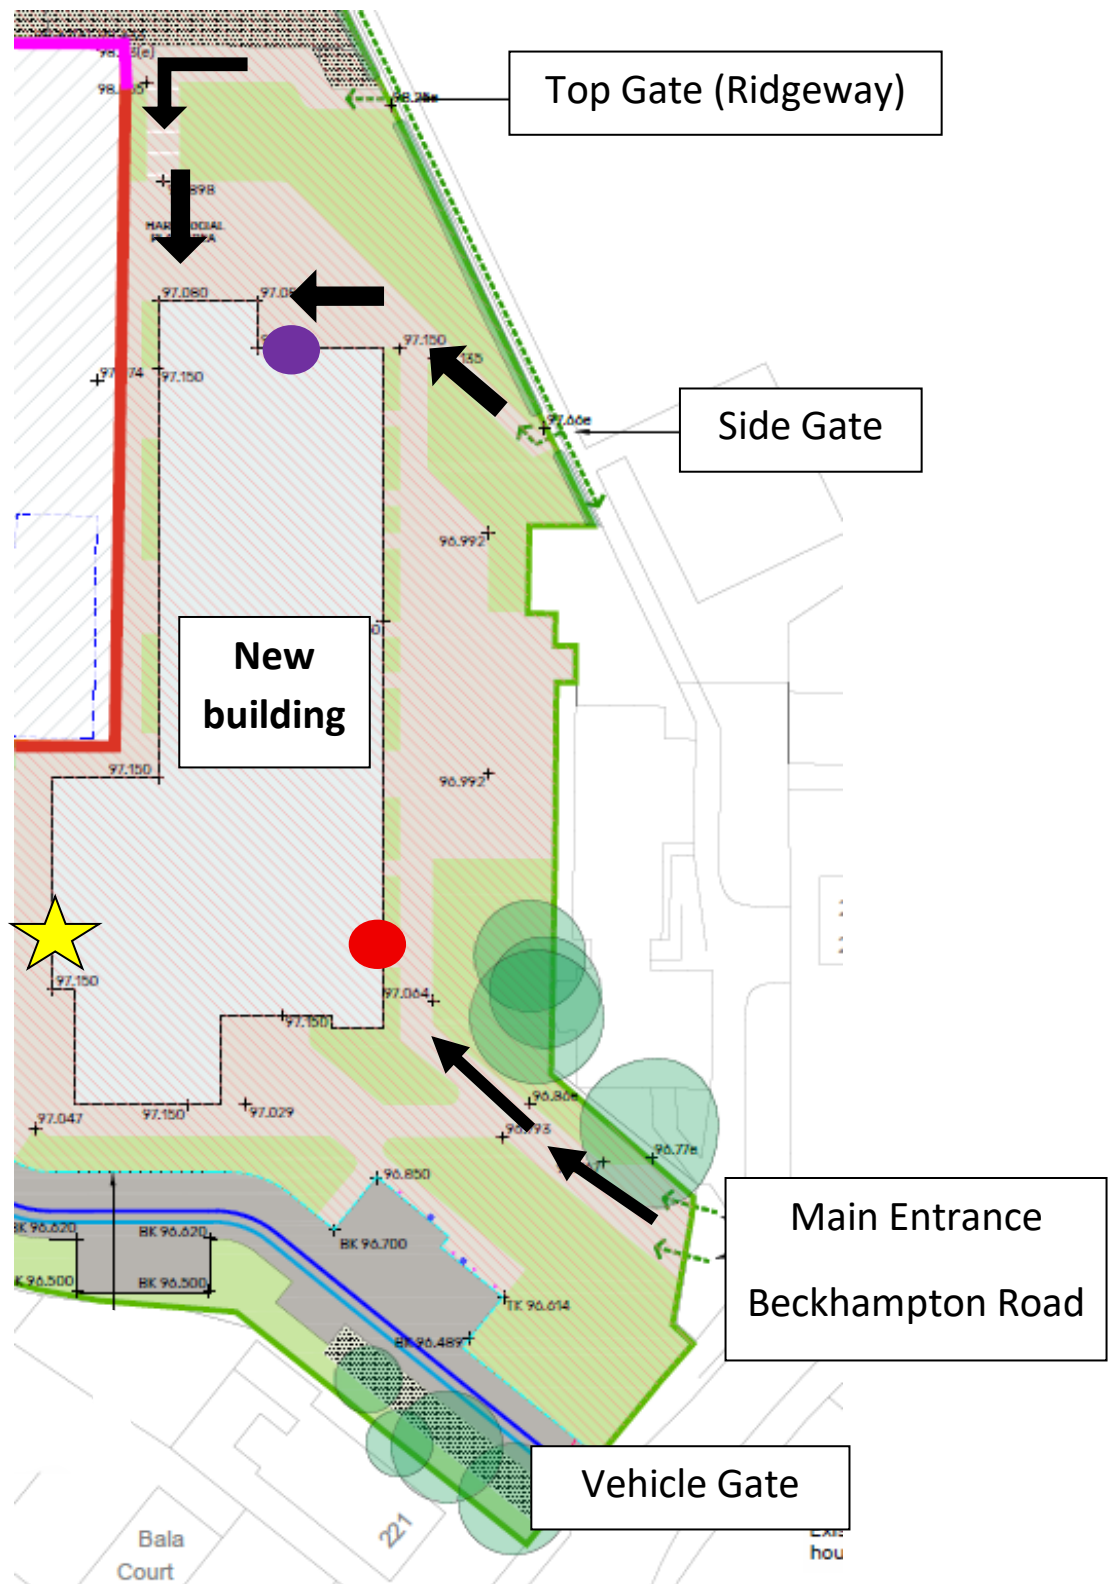

Southglade Primary and Nursery School is committed to safeguarding and promoting the welfare of children and young people and expects all staff and volunteers to share this commitment.