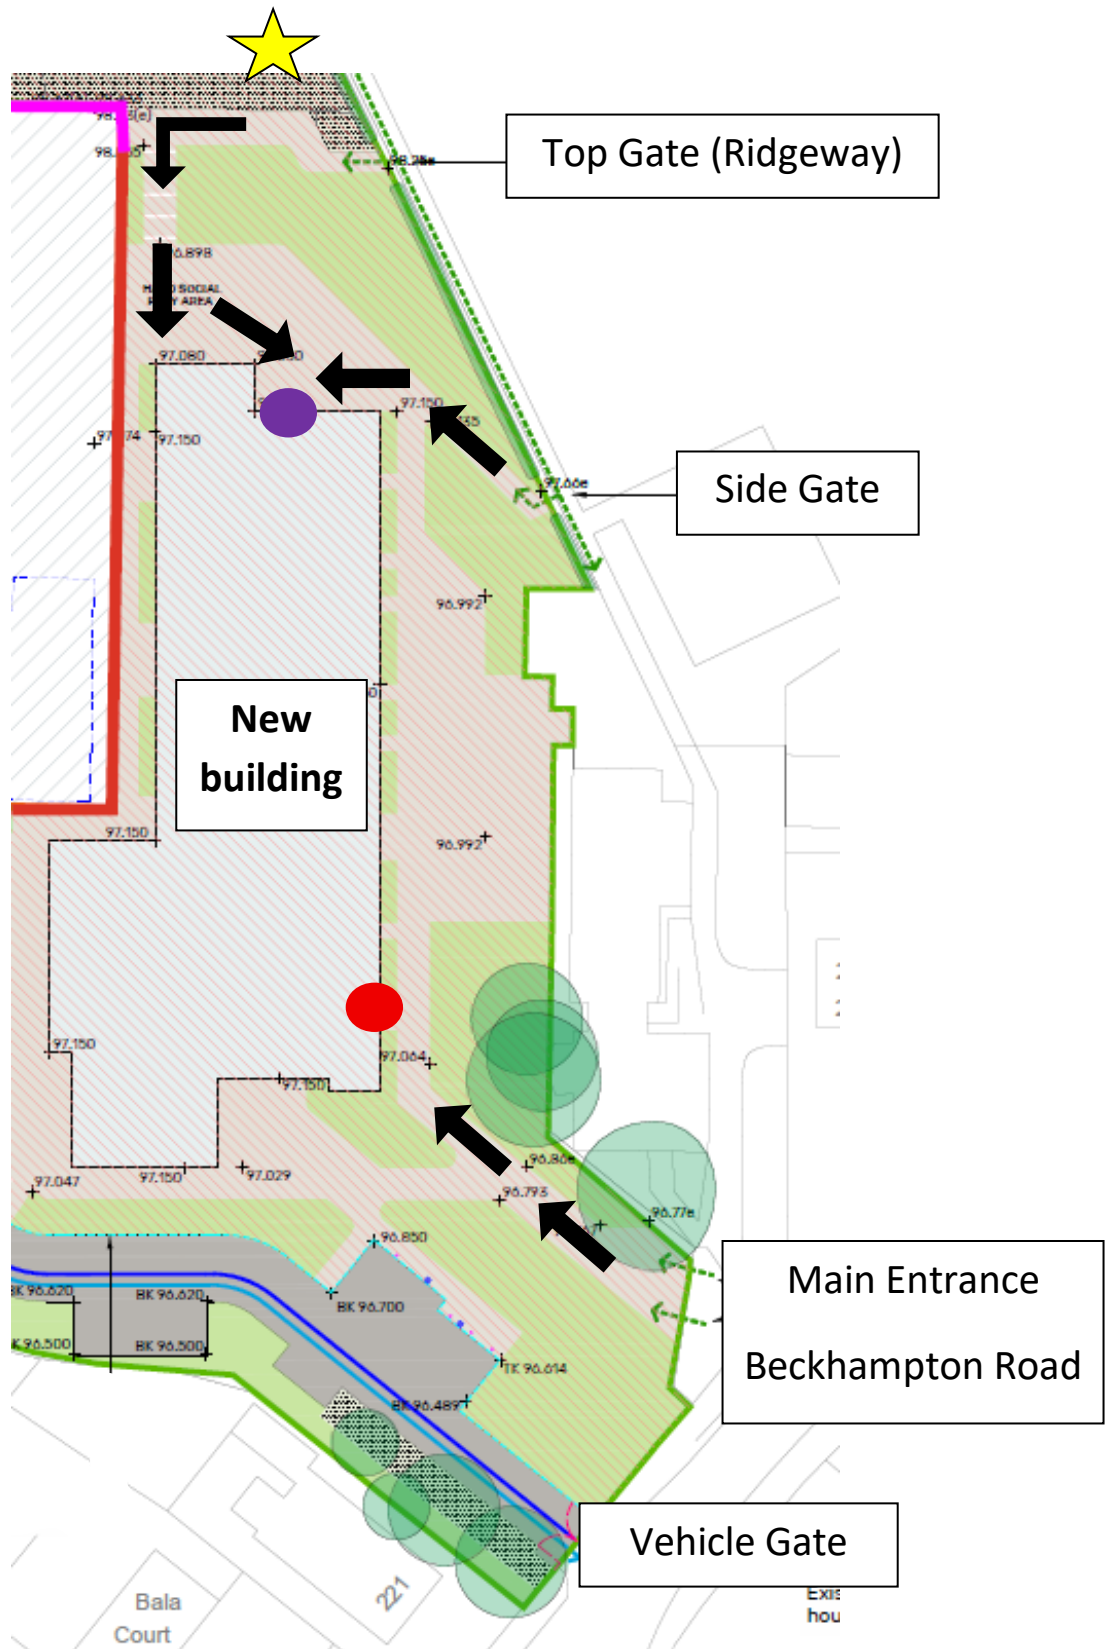

Southglade Primary and Nursery School is committed to safeguarding and promoting the welfare of children and young people and expects all staff and volunteers to share this commitment.