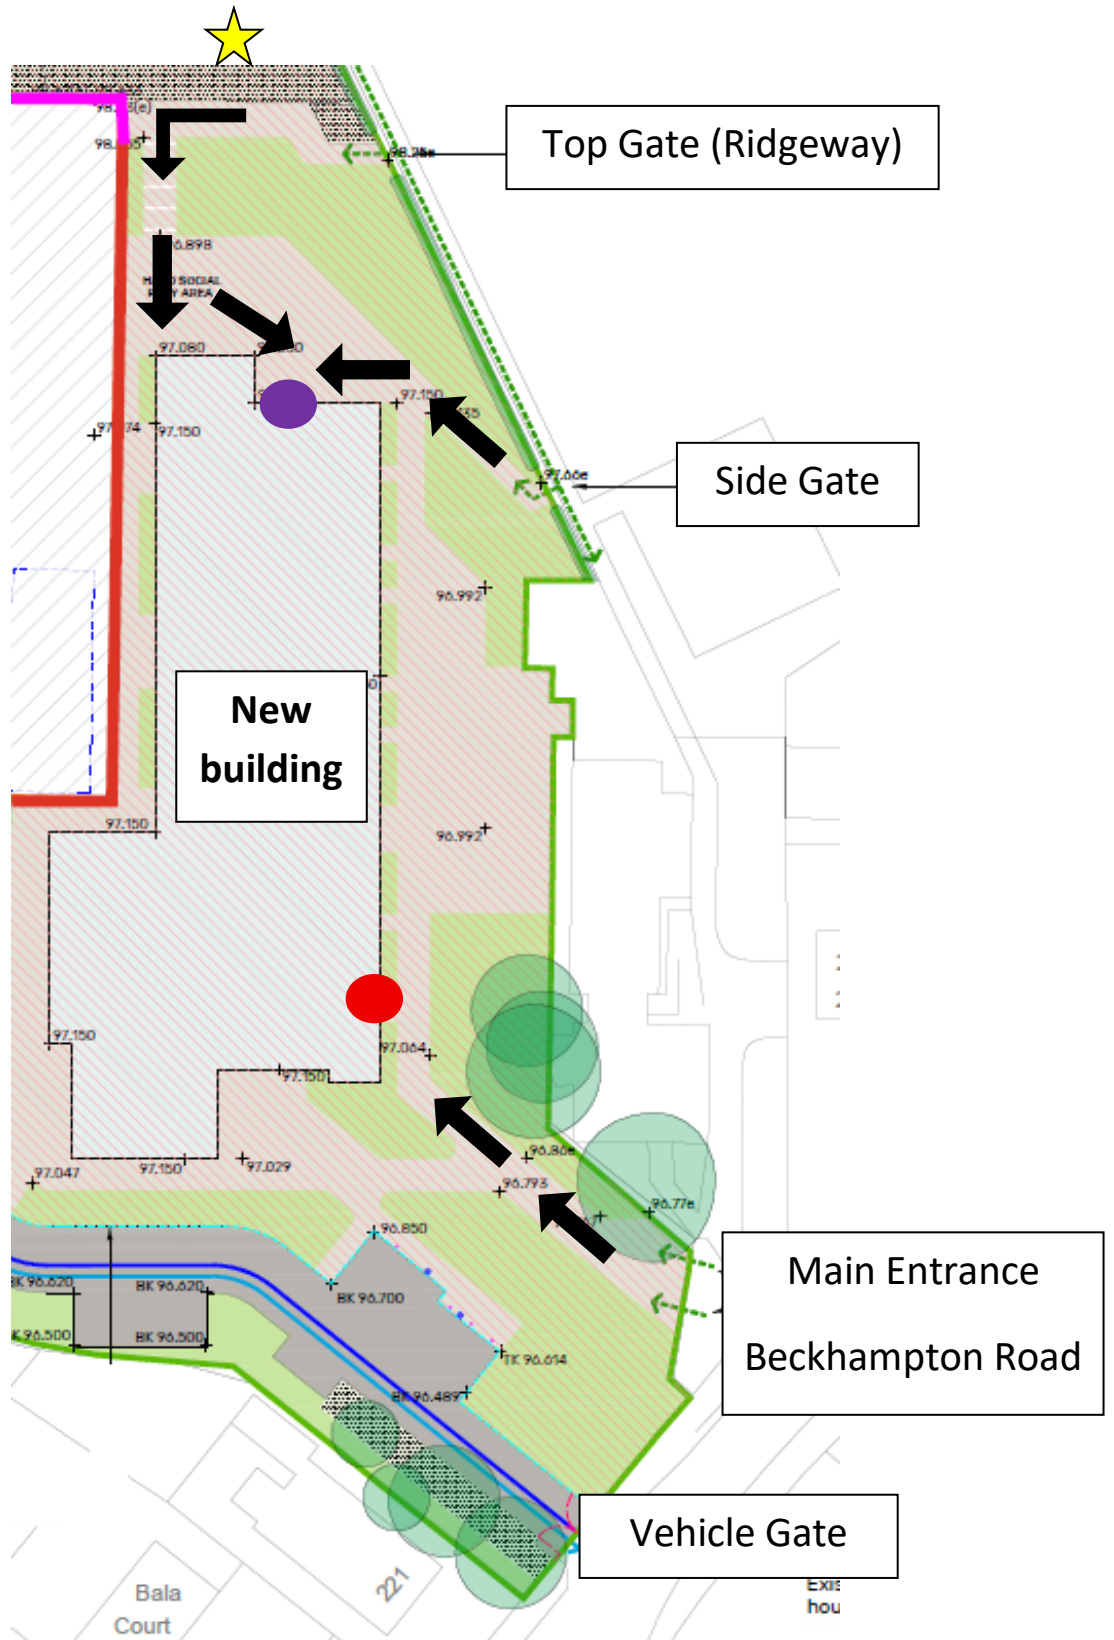

Southglade Primary and Nursery School is committed to safeguarding and promoting the welfare of children and young people and expects all staff and volunteers to share this commitment.